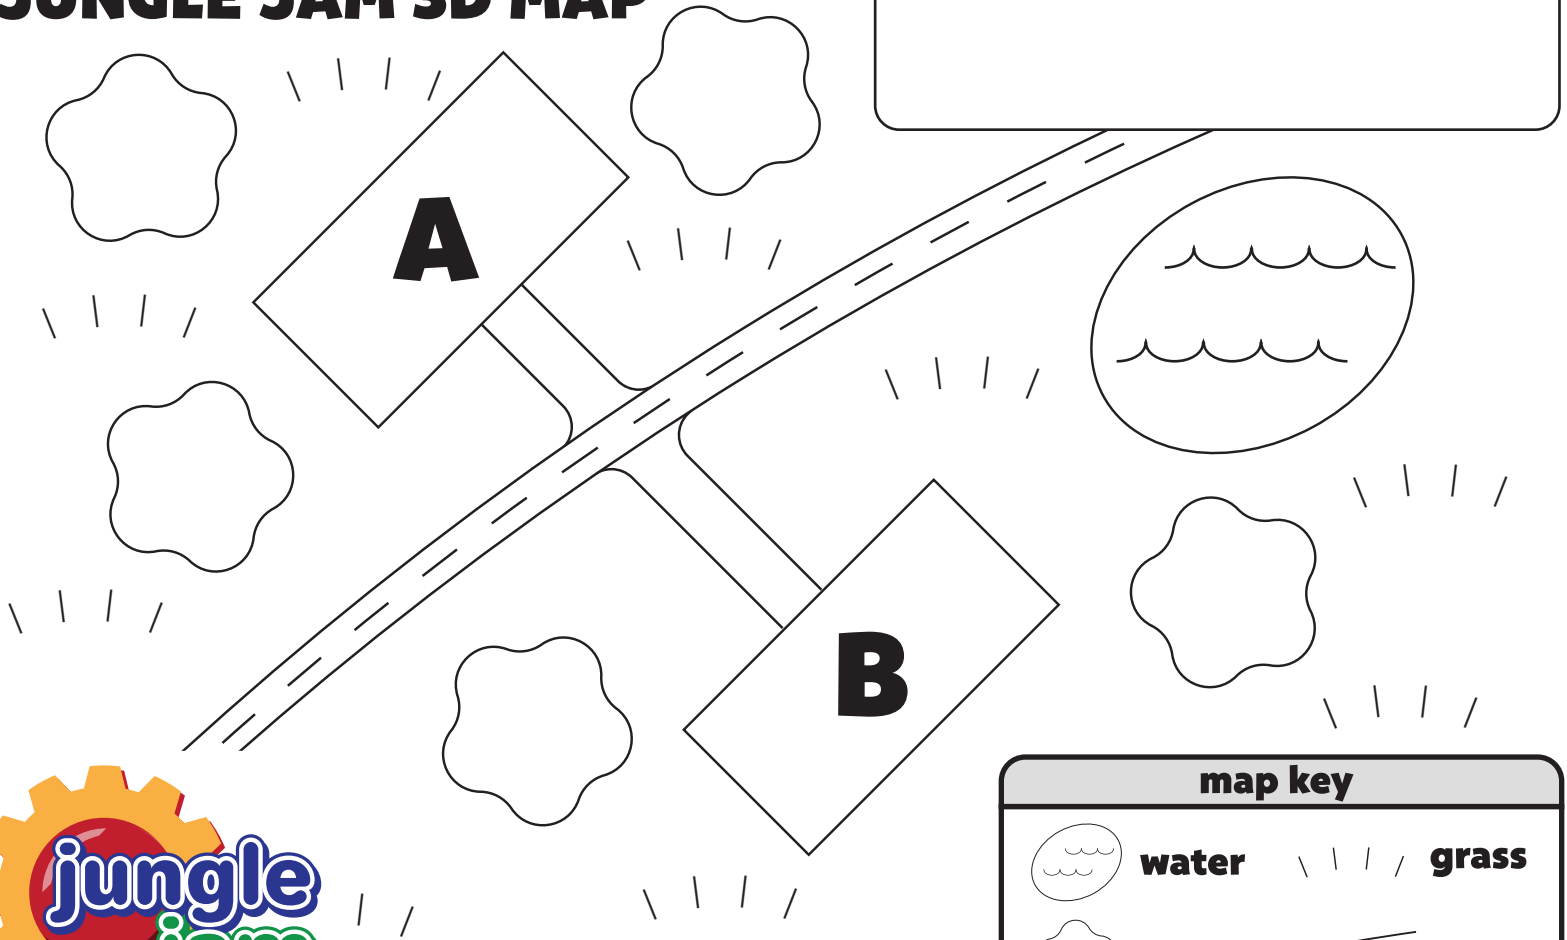

JUNGLE JAM 3D MAP

name _____

download free copies at www.junglejamplay.com/athome

ADULT SUPERVISION RECOMMENDED

1. Use the map key to color the water, trees, grass & road.
2. Color houses A & B.
3. Cut around house A & B and fold to make walls.
4. Glue stick house walls and roof.
5. Glue stick houses to map (A on A) (B on B).